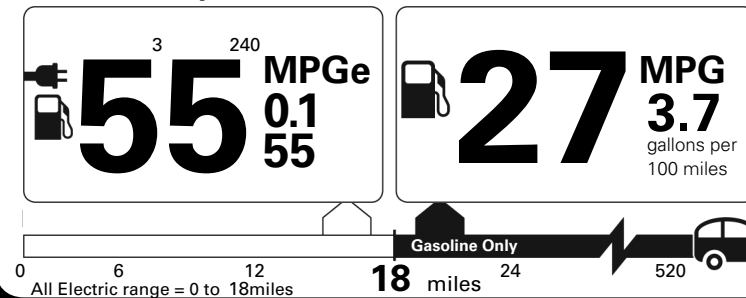

Metallic Paint 695.00

Protection Package* 385.00

AIR QUALITY SYSTEM, MULTI FILTER3 250.00

20" 5-Multi Spoke Alloy Wheel 800.00

Destination Charge 1,095.00

Total Suggested Retail Price: \$ 69,625.00

Fuel Economy and Environment

Plug-In Hybrid Vehicle
Electricity-Gasoline

Fuel Economy Standard SUV 4WD range from 13 to 101 MPGe. The best vehicle rates 141 MPGe.

You **save**

\$ 0

**in fuel costs
over 5 years**
compared to the
average new vehicle.